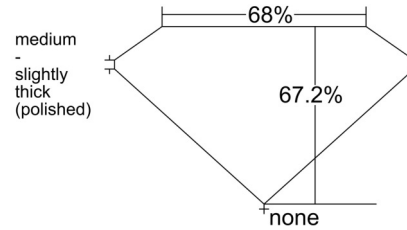

PROPORTIONS

Profile not to actual proportions