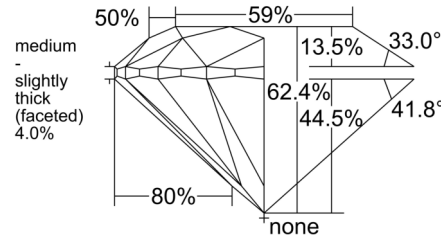

GIA NATURAL DIAMOND GRADING REPORT

August 01, 2025
 GIA Report Number 1525948026
 Shape and Cutting Style Round Brilliant
 Measurements 7.32 - 7.38 x 4.59 mm

GRADING RESULTS

Carat Weight 1.51 carat
 Color Grade G
 Clarity Grade VVS1
 Cut Grade Excellent

ADDITIONAL GRADING INFORMATION

Polish Excellent
 Symmetry Excellent
 Fluorescence None
 Inscription(s): GIA 1525948026
 Comments: Clouds are not shown.

PROPORTIONS

Profile to actual proportions

CLARITY CHARACTERISTICS

KEY TO SYMBOLS*

- Pinpoint
- Feather

* Red symbols denote internal characteristics (inclusions). Green or black symbols denote external characteristics (blemishes). Diagram is an approximate representation of the diamond, and symbols shown indicate type, position, and approximate size of clarity characteristics. All clarity characteristics may not be shown. Details of finish are not shown.