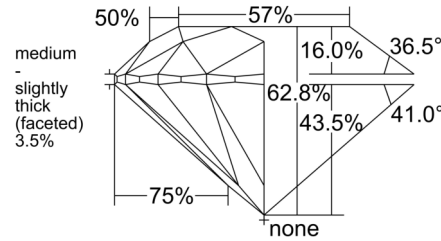

GIA NATURAL DIAMOND GRADING REPORT

February 27, 2026

GIA Report Number 1549722701

Shape and Cutting Style Round Brilliant

Measurements 8.58 - 8.64 x 5.41 mm

GRADING RESULTS

Carat Weight 2.50 carat

Color Grade I

Clarity Grade SI1

Cut Grade Excellent

ADDITIONAL GRADING INFORMATION

Polish Excellent

Symmetry Excellent

Fluorescence Medium Blue

Inscription(s): GIA 1549722701

PROPORTIONS

Profile to actual proportions

CLARITY CHARACTERISTICS

KEY TO SYMBOLS*

-  Feather
-  Crystal
-  Cavity

* Red symbols denote internal characteristics (inclusions). Green or black symbols denote external characteristics (blemishes). Diagram is an approximate representation of the diamond, and symbols shown indicate type, position, and approximate size of clarity characteristics. All clarity characteristics may not be shown. Details of finish are not shown.