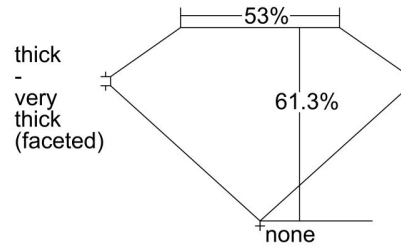

GIA NATURAL DIAMOND GRADING REPORT

June 25, 2020  
 GIA Report Number ..... 2356454910  
 Shape and Cutting Style ..... Heart Brilliant  
 Measurements ..... 7.26 x 7.58 x 4.65 mm

GRADING RESULTS

Carat Weight ..... 1.50 carat  
 Color Grade ..... G  
 Clarity Grade ..... VS1

PROPORTIONS

Profile not to actual proportions

CLARITY CHARACTERISTICS

KEY TO SYMBOLS\*

- Crystal
- ∖ Needle

\* Red symbols denote internal characteristics (inclusions). Green or black symbols denote external characteristics (blemishes). Diagram is an approximate representation of the diamond, and symbols shown indicate type, position, and approximate size of clarity characteristics. All clarity characteristics may not be shown. Details of finish are not shown.