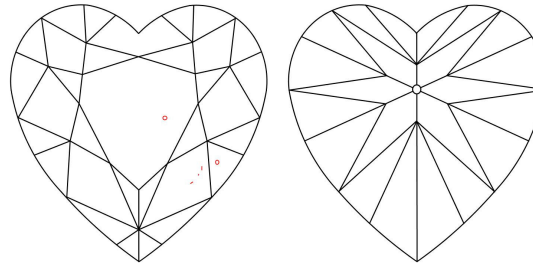

GIA NATURAL DIAMOND GRADING REPORT

June 25, 2020  
 GIA Report Number ..... 2356454910  
 Shape and Cutting Style ..... Heart Brilliant  
 Measurements ..... 7.26 x 7.58 x 4.65 mm

GRADING RESULTS

Carat Weight ..... 1.50 carat  
 Color Grade ..... G  
 Clarity Grade ..... VS1

ADDITIONAL GRADING INFORMATION

Polish ..... Excellent  
 Symmetry ..... Very Good  
 Fluorescence ..... None  
 Inscription(s): GIA 2356454910

**Comments:** Clouds are not shown. Pinpoints are not shown.

PROPORTIONS

Profile not to actual proportions

CLARITY CHARACTERISTICS

KEY TO SYMBOLS\*

- Crystal
- ∖ Needle

\* Red symbols denote internal characteristics (inclusions). Green or black symbols denote external characteristics (blemishes). Diagram is an approximate representation of the diamond, and symbols shown indicate type, position, and approximate size of clarity characteristics. All clarity characteristics may not be shown. Details of finish are not shown.