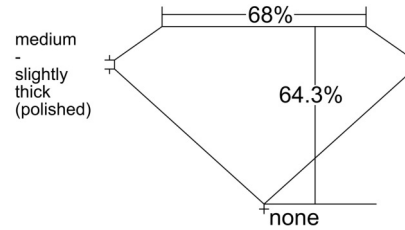

GIA NATURAL DIAMOND GRADING REPORT

April 24, 2026
GIA Report Number 2554092481
Shape and Cutting Style ..... Emerald Cut
Measurements ..... 7.55 x 4.83 x 3.11 mm

GRADING RESULTS

Carat Weight ..... 1.03 carat
Color Grade ..... G
Clarity Grade VVS1

ADDITIONAL GRADING INFORMATION

Polish ..... Excellent
Symmetry ..... Excellent
Fluorescence ..... None
Inscription(s): GIA 2554092481

PROPORTIONS

Profile not to actual proportions