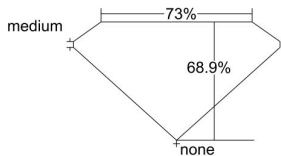

GIA®

FACSIMILE

GIA REPORT 6382321473

Verify this report at GIA.edu

GIA NATURAL DIAMOND DOSSIER®

April 09, 2021
GIA Report Number **6382321473**
Shape and Cutting Style ..... **Square Modified Brilliant**
Measurements ..... **4.21 x 4.21 x 2.90 mm**

GRADING RESULTS

Carat Weight ..... **0.41 carat**
Color Grade ..... **F**
Clarity Grade **VVS2**

ADDITIONAL GRADING INFORMATION

Polish ..... **Excellent**
Symmetry ..... **Very Good**
Fluorescence ..... **None**
Clarity Characteristics..... **Feather, Pinpoint, Cloud**
Inscription(s): **GIA 6382321473**

PROPORTIONS

Profile not to actual proportions

GRADING SCALES

GIA COLOR SCALE		GIA CLARITY SCALE			
COLORLESS	D	VERY VERY SLIGHTLY INCLUDED	FLAWLESS		
	E		INTERNALLY FLAWLESS		
	F		VVS₁		
	NEAR COLORLESS	G	VERY SLIGHTLY INCLUDED	VVS₂	
		H		VS₁	
		FAINT	I	SLIGHTLY INCLUDED	VS₂
			J		SI₁
			K		SI₂
	VERT LIGHT	L	INCLUDED	I₁	
		M		I₂	
N		I₃			
LIGHT		O			
		P			
		Q			
		R			
		S			
T					
U					
V					
W					
X					
Y					
Z